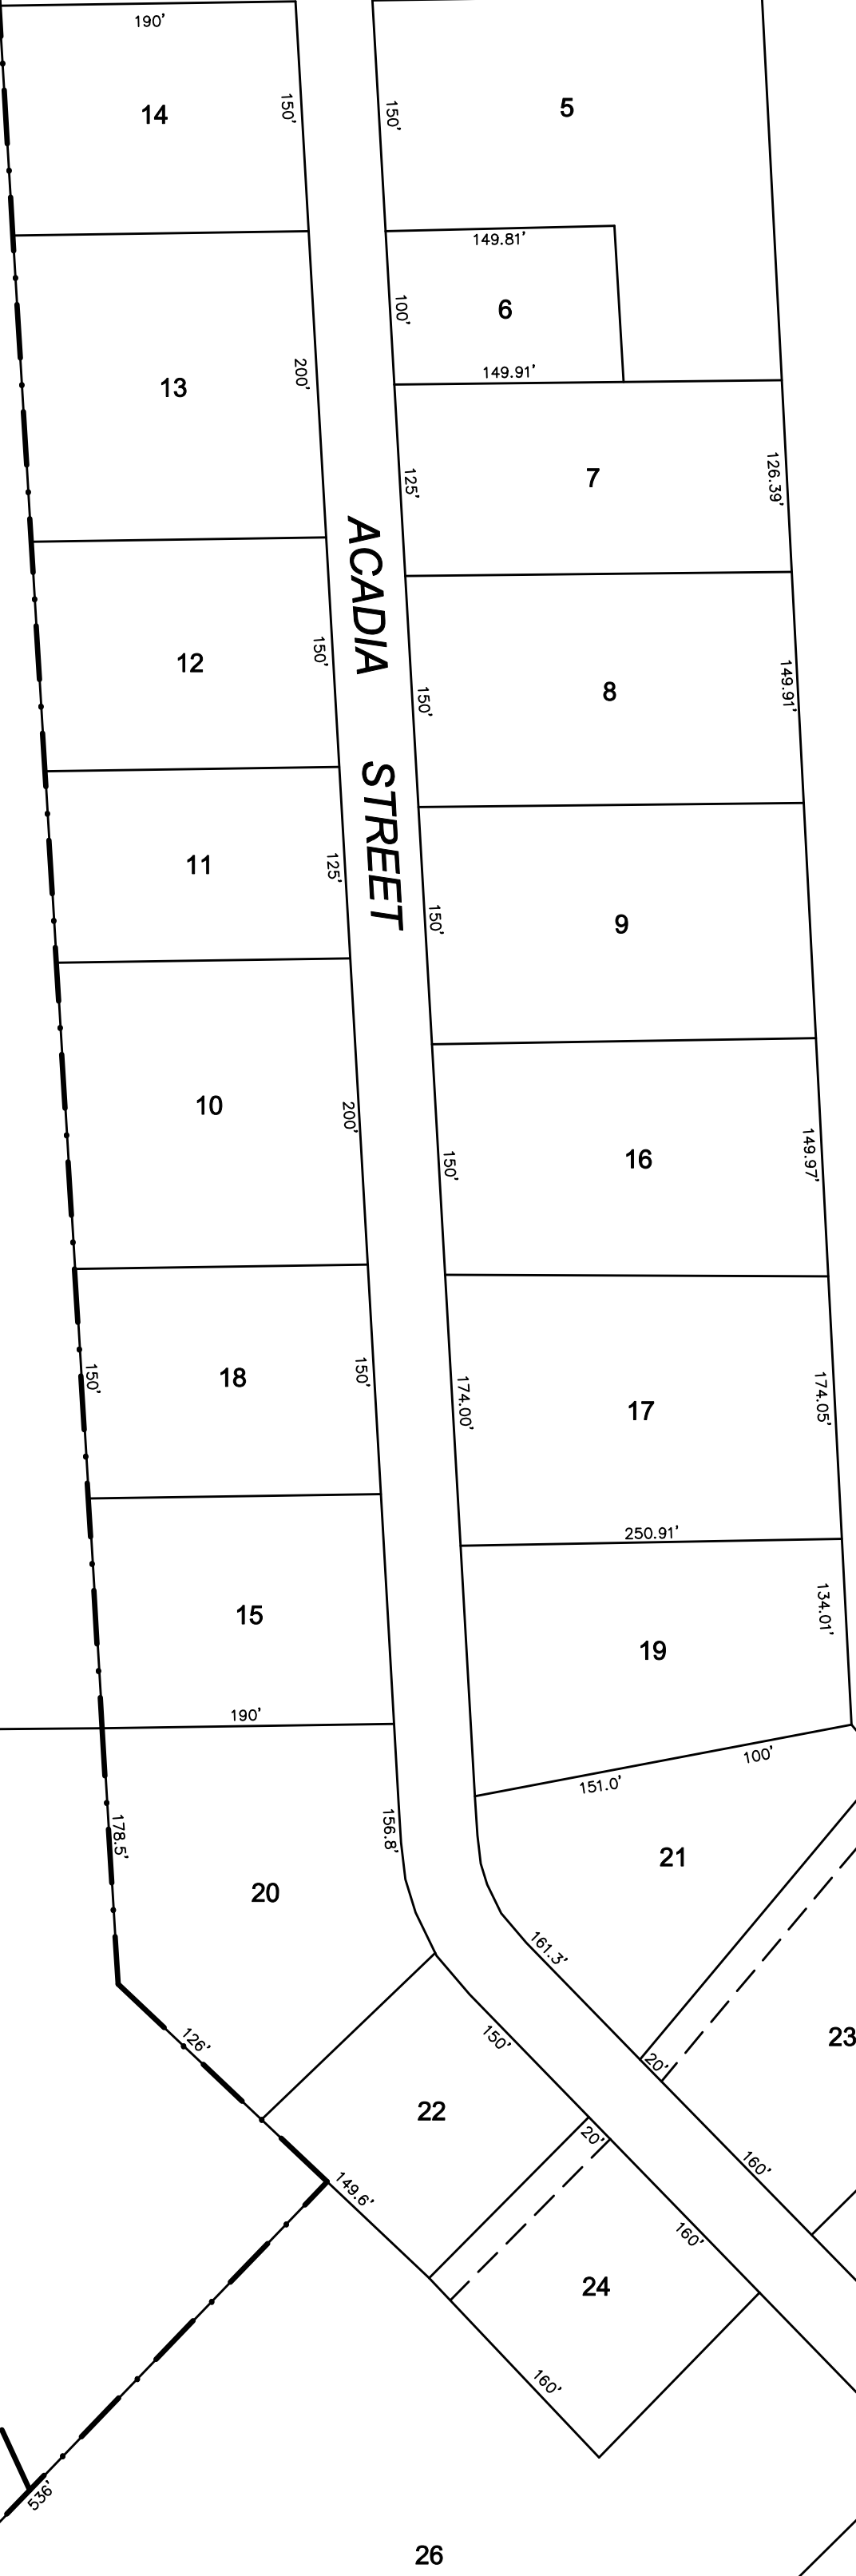

23

DOVER ROAD

5

ACADIA STREET

TROTting PARK ROAD

23

TOWN OF DEXTER
PENOBSCOT COUNTY
STATE OF MAINE
TAX MAPS

MAY 2010

MAP NUMBER:

26

4

1

27

PART OF MAP 27, LOT 7

27

23