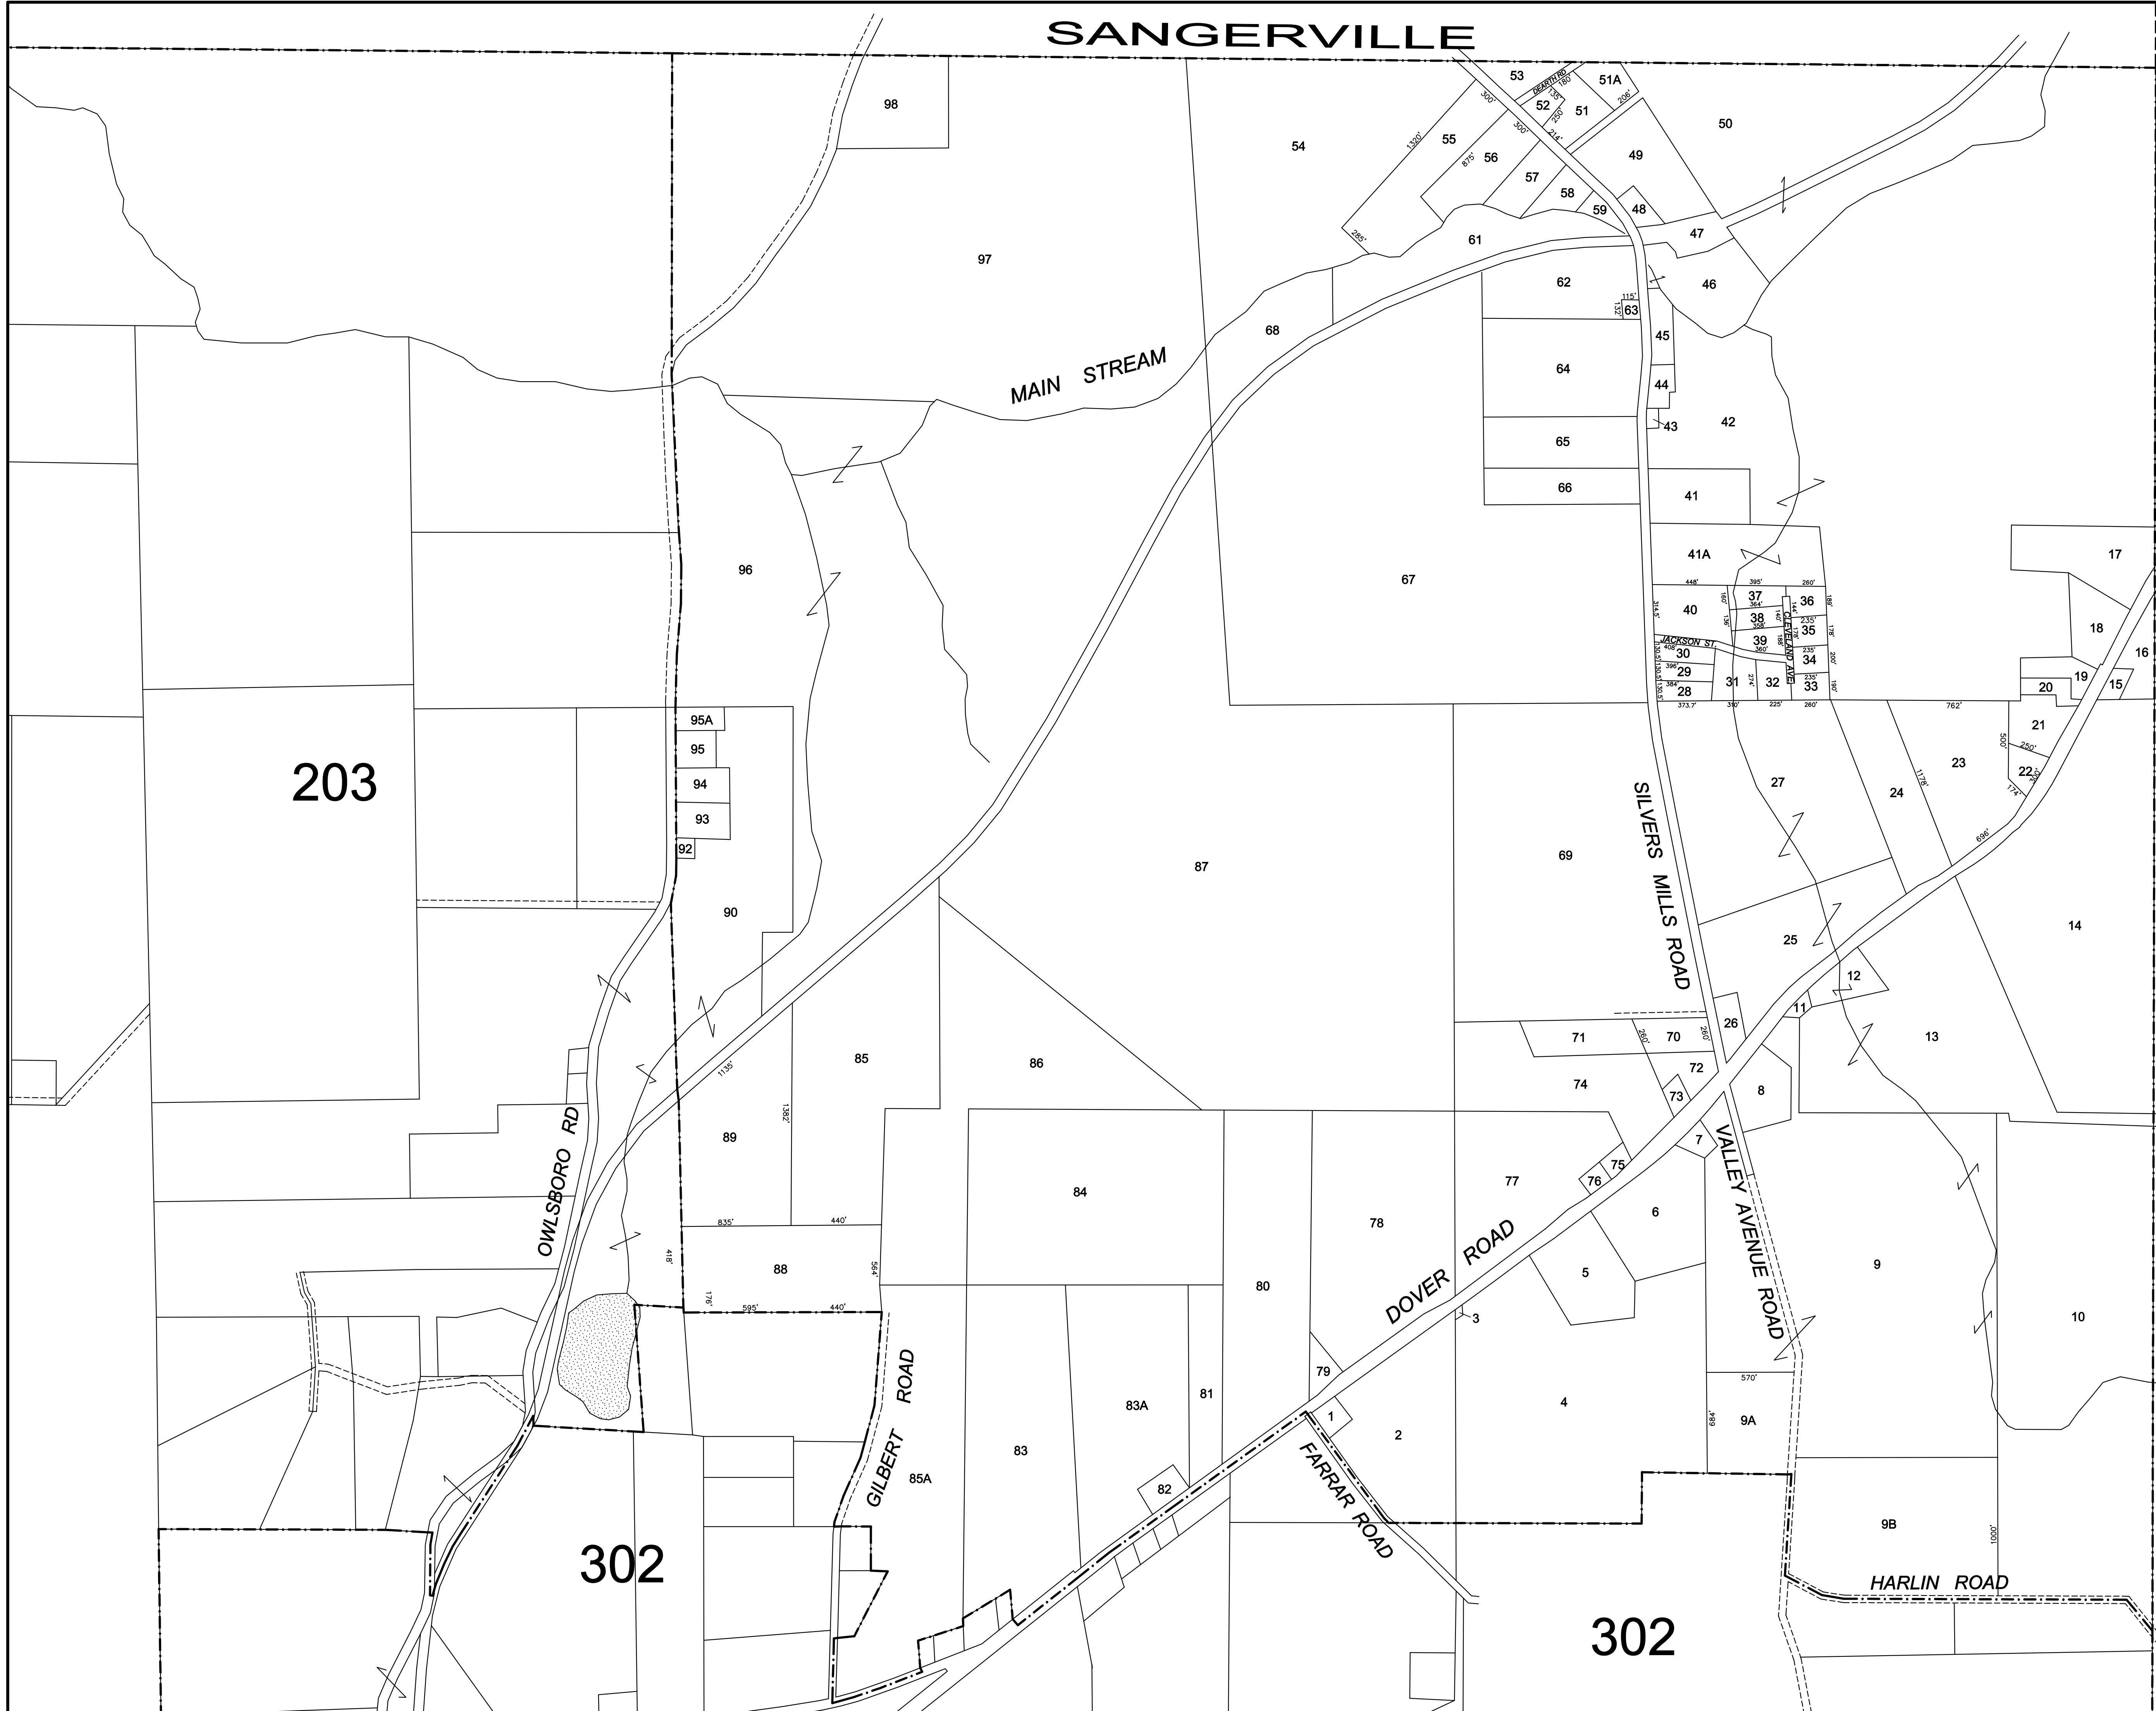

# SANGERVILLE

TOWN OF  
**DEXTER**  
 PENOBSBOT COUNTY  
 STATE OF MAINE  
 TAX MAPS  
 MAY 2010

FOR TAX ASSESSMENT PURPOSES ONLY.  
 NOT TO BE USED FOR CONVEYANCES.

REVISION HISTORY	
Original May 2001	May 2010
October 24, 2003	
March 14, 2006	
June 2007	

Compiled by:  
**WEBBER SURVEYING** Inc.  
 220 DOVER ROAD, CHARLESTON, MAINE 04422 TEL: 285-7400

MAP NUMBER:  
**301**